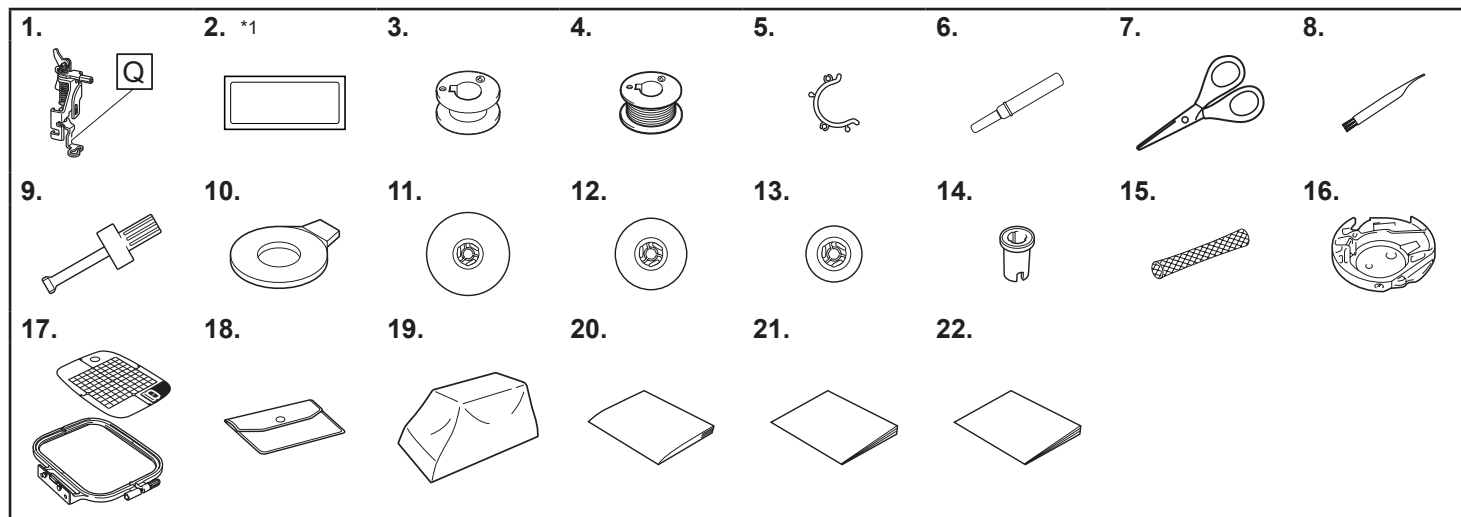

EN Included Accessories

We recommend that you keep this document nearby for future reference.

ES Accesorios incluidos

Recomendamos que tenga este documento a mano por si necesita consultarlo más adelante.

Thank you for purchasing this machine.
The following accessories are included with this product.

Le agradecemos que haya comprado esta máquina.
Con este producto se incluyen los siguientes accesorios.

*1 75/11 3 needles,
90/14 1 needle

*1 3 agujas 75/11,
1 aguja 90/14

No.	Part Name	Part Code
1	Embroidery foot "Q" (on machine)	XD0474-151
2	Needle set	X59535-051
3	Bobbin (on machine)	SFB: XA5539-151
4	Pre-wound bobbin (4) (90 weight white embroidery bobbin thread)	XG8625-001
5	Bobbin clip (4)	
6	Seam ripper	XZ5082-101
7	Scissors	XC1807-221
8	Cleaning brush	X59476-051
9	Screwdriver	XC4237-021
10	Disc-shaped screwdriver	XC1074-051
11	Spool cap (large)	130012-027
12	Spool cap (medium) (on machine)	XE1372-003
13	Spool cap (small)	130013-126
14	Thread spool insert (mini king thread spool)	XA5752-121
15	Spool net	XA5523-020
16	Bobbin case (on machine)	XG8874-001
17	Embroidery frame set (medium) 10 cm (H) × 10 cm (W) (4 inches (H) × 4 inches (W))	EF62: XF2415-001
18	Accessory bag	XC4487-021
19	Dust cover	XE5387-002
20	Operation Manual	Contact your authorized Brother dealer.
21	Quick Reference Guide	
22	Embroidery Design Guide	

Note

- The presser foot holder screw is available through your authorized Brother dealer. (Part code: XG1343-001)

Nº	Nombre de la pieza	Código de la pieza
1	Pie de bordado "Q" (en la máquina)	XD0474-151
2	Juego de agujas	X59535-051
3	Bobina (en la máquina)	SFB: XA5539-151
4	Bobina pre-devanada (4) (Bobina de hilo para bordar de color blanco y calibre 90)	XG8625-001
5	Grapa de la bobina (4)	
6	Abreojales	XZ5082-101
7	Tijeras	XC1807-221
8	Cepillo de limpieza	X59476-051
9	Destornillador	XC4237-021
10	Destornillador de disco	XC1074-051
11	Tapa del carrete (grande)	130012-027
12	Tapa del carrete (mediana) (en la máquina)	XE1372-003
13	Tapa de carrete (pequeña)	130013-126
14	Inserción del carrete de hilo (carrete de hilo "mini king")	XA5752-121
15	Red para carrete	XA5523-020
16	Caja de la bobina (en la máquina)	XG8874-001
17	Juego de bastidor de bordado (mediano) 10 cm (Alt.) × 10 cm (Anch.) (4 pulgadas (Alt.) × 4 pulgadas (Anch.))	EF62: XF2415-001
18	Bolsa de accesorios	XC4487-021
19	Funda	XE5387-002
20	Manual de instrucciones	Póngase en contacto con su distribuidor Brother autorizado.
21	Guía de referencia rápida	
22	Guía de diseños de bordado	

Nota

- Puede adquirir el tornillo del soporte del pie prensatela en su distribuidor autorizado Brother. (Código de la pieza: XG1343-001)

EN Optional Accessories

Various optional accessories are available to be purchased separately. Please visit our website for more details. To obtain optional accessories or parts, contact your nearest authorized Brother dealer.

ES Accesorios opcionales

Están disponibles varios accesorios opcionales que se pueden adquirir por separado. Visite nuestro sitio Web para obtener información detallada. Si desea obtener accesorios o piezas opcionales, póngase en contacto con su distribuidor autorizado Brother más cercano.

<https://s.brother/cojkb/>

Example/Ejemplo

Embroidery frame set (small)
2 cm (H) × 6 cm (W)
(1 inch (H) × 2-1/2 inches (W))